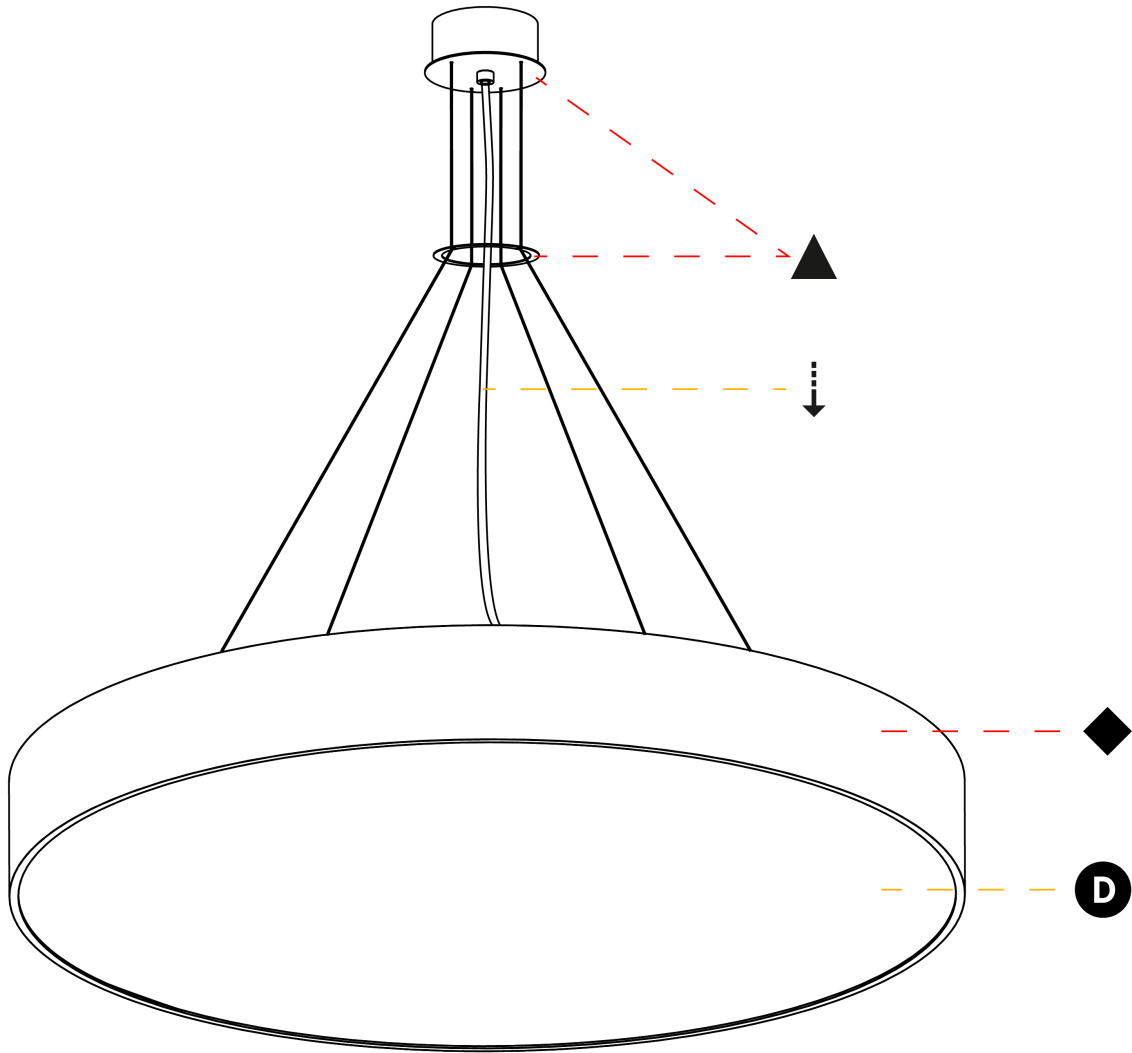

SIGN SUSPENSION

A30352-

PROJECT _____

TYPE _____

SPECIFIER _____

QUANTITY _____

DATE _____