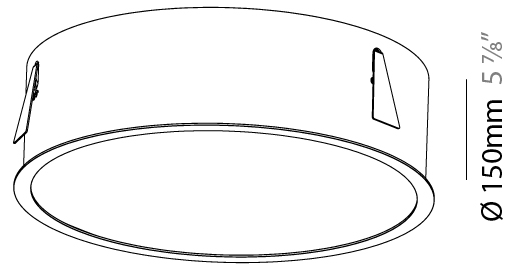

GENERAL

Series: Sign
Brand: Prolicht
Division: Architectural
Mounting Type: Recessed
Mounting Location: Ceiling
Subcategory: Ambient

PHYSICAL

Shape: Round
Diameter (mm): 492
Diameter (in): 19 3/8
Height (mm): 150
Height (in): 5 7/8
Ceiling Thickness (mm): 10 / 12.5 / 15 / 25
Ceiling Thickness (in): 3/8 or 1/2 or 9/16 or 1
Min. Recessing Depth (mm): 160
Min. Recessing Depth (in): 6 5/16
Light Distribution: Direct
Weight (kg): 4.983
Weight (lbs): 10.986
Diffuser: PMMA - Opal or Micro-Prism
Fixture Finish: SSR / BKV / CWI / CRY / HAB / UFT / ITA / RUA / FTG / MYG / LOD / PUS / FRO / FUP / KIA / POP / BLS / SPG / MEY / GOH / GUM / CHC / COM / ABZ / JAG / OBR / MOS / ROR
Fixture Material: Extruded Aluminum / Steel
Cut-out Measurements: 480mm / 18 7/8"

ELECTRICAL

Lamp Type: LED (Zhaga Standard)
Input Wattage (W): 35
Total Output Wattage (W): 30
Dimming: Tri-Mode (Non-Dimming and Phase Dimming (120Vac only) and 0-10V Dimming)
Driver Included: Yes
Driver Location: Integrated
Driver Type: Constant Current - Universal
Driver Class: Class 2
Input Voltage (V): 120 - 277
Constant Current (MA): 500

LED

Color Temperature (°K): 3000 / 4000
Max. Delivered Lumen (lm): 3090 / 3332 / 3400
CRI: >80 CRI
Efficiency (%): 0.72
Lamp Life (hrs): 50000

OPTICAL

RATINGS AND CERTIFICATIONS

Certified By: Certified for North American Standards
IP rating: IP20

Ø 492mm 19 3/8"