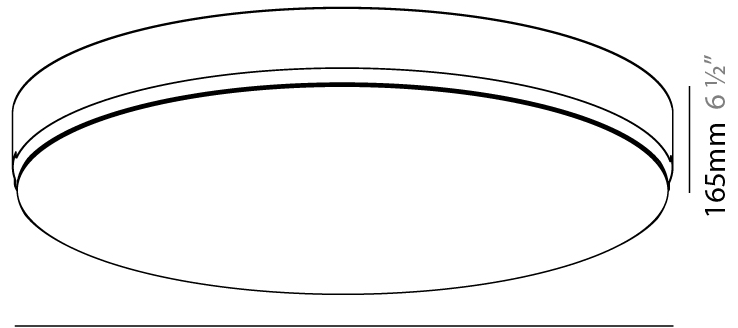

GENERAL

Series: Sign
Brand: Prolicht
Division: Architectural
Mounting Type: Trimless
Mounting Location: Ceiling
Subcategory: Ambient

PHYSICAL

Shape: Round
Diameter (mm): 930
Diameter (in): 36 5/8
Height (mm): 165
Height (in): 6 1/2
Light Distribution: Direct
Weight (kg): 16.1
Weight (lbs): 35.49
Diffuser: PMMA - Opal
Fixture Material: Extruded Aluminum / Steel
Cut-out Measurements: 955mm / 37 5/8"
Upon Request: Unique Sizes Unique Ceiling Thickness Unique Mounting Depth Spot Inserts

ELECTRICAL

Lamp Type: LED (Zhaga Standard)
Input Wattage (W): 129.5
Total Output Wattage (W): 111
[Dimming: Tri-Mode (Non-Dimming and Phase Dimming (120Vac only) and 0-10V Dimming)](#)
Driver Included: Yes
Driver Location: Integrated
Driver Type: Constant Current - Universal
Driver Class: Class 2
Input Voltage (V): 120 - 277
Constant Current (MA): 500

LED

[Color Temperature (°K): 2700 / 3000 / 3500 / 4000](#)
Max. Delivered Lumen (lm): 10779 / 12062 / 12382 / 12842
Nominal Lumen (lm): 14430 / 16148 / 16576 / 17191
CRI: >80 CRI
Efficiency (%): 65% (5mm Perspex)|77%
Lamp Life (hrs): 50000
Upon Request: RGB-W Tunable White Special Color Temperature CRI90

OPTICAL

RATINGS AND CERTIFICATIONS

Certified By: Certified for North American Standards
IP rating: IP20

PROJECT
TYPE
SPECIFIER
QUANTITY
DATE

Ø 930mm 36 5/8"

165mm 6 1/2"