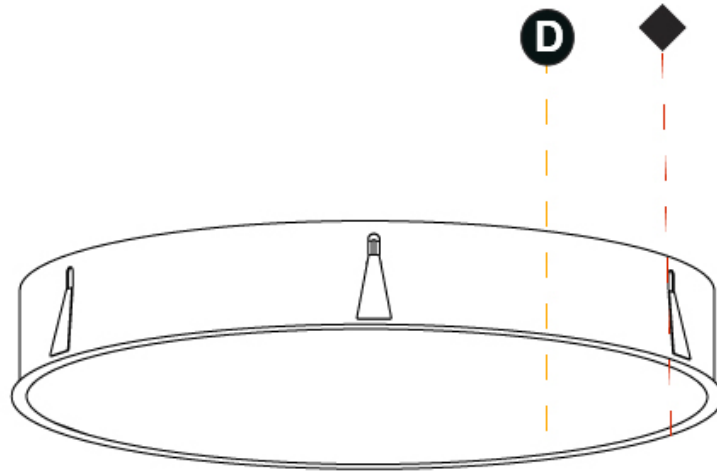

SIGN RECESSED

A37777-

PROJECT

TYPE

SPECIFIER

QUANTITY

DATE

A