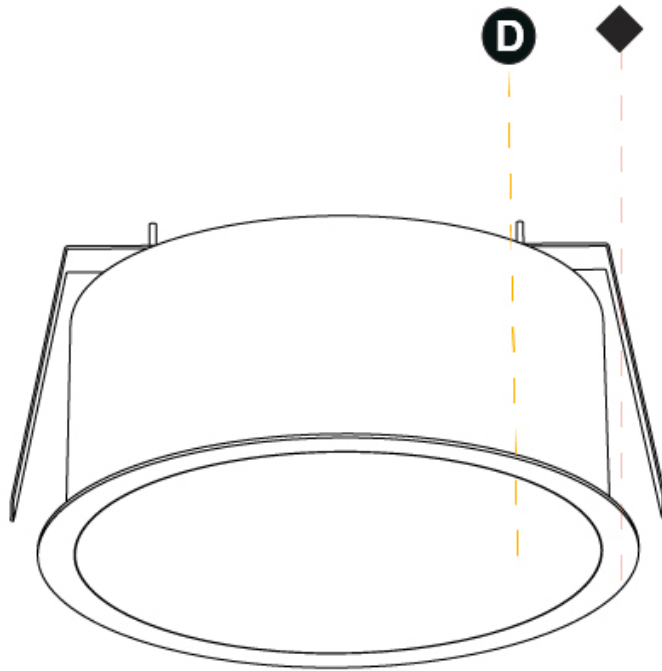

SIGN RECESSED

A37769-

PROJECT	_____
TYPE	_____
SPECIFIER	_____
QUANTITY	_____
DATE	_____