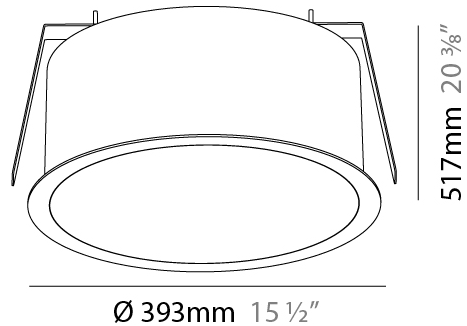

GENERAL

Series: Sign
Brand: Prolicht
Division: Architectural
Mounting Type: Recessed
Mounting Location: Ceiling
Subcategory: Ambient

PHYSICAL

Shape: Round
Diameter (mm): 393
Diameter (in): 15 1/2
Height (mm): 175
Height (in): 6 7/8
Ceiling Thickness (mm): 10 / 12.5 / 15 / 25 / 30
Ceiling Thickness (in): 3/8 or 1/2 or 9/16 or 1 or 1 3/16
Min. Recessing Depth (mm): 175
Min. Recessing Depth (in): 6 7/8
Light Distribution: Direct
Weight (kg): 4.327
Weight (lbs): 9.539
Diffuser: [PMMA - Opal or Micro-Prism](#)
Fixture Finish: [SSR / BKV / CWI / CRY / HAB / UFT / ITA / RUA / FTG / MYG / LOD / PUS / FRO / FUP / KIA / POP / BLS / SPG / MEY / GOH / GUM / CHC / COM / ABZ / JAG / OBR / MOS / ROR](#)
Fixture Material: Extruded Aluminum / Steel
Cut-out Measurements: 380mm / 14 15/16"

ELECTRICAL

Lamp Type: LED (Zhaga Standard)
Input Wattage (W): 25.3 / 22 (4000K)
Total Output Wattage (W): 23 / 20 (4000K)
Dimming: [Tri-Mode (Non-Dimming and Phase Dimming (120Vac only) and 0-10V Dimming)](#)
Driver Included: Yes
Driver Location: Integrated
Driver Type: Constant Current - Universal
Driver Class: Class 2
Input Voltage (V): 120 - 277
Constant Current (MA): 700

LED

[Color Temperature (°K): 3000 / 4000](#)
Max. Delivered Lumen (lm): 2110 / 2068 / 1930
CRI: >80 CRI
Efficiency (%): 68
Lamp Life (hrs): 50000

OPTICAL

RATINGS AND CERTIFICATIONS

Certified By: Certified for North American Standards
IP rating: IP20