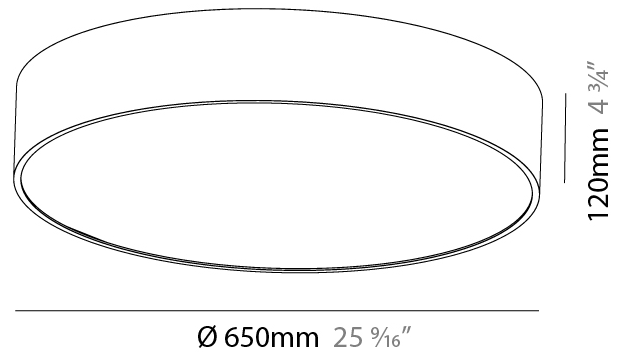

1. To build a product code in our configurator select the specify button on the base model # product page
2. To build a manual product code on this datasheet choose from the options listed below in blue font and add the suffix to the base model #

GENERAL

Series: Sign
Brand: Prolicht
Division: Architectural
Mounting Type: Surface
Mounting Location: Ceiling
Subcategory: Ambient

PHYSICAL

Shape: Round
Diameter (mm): 650
Diameter (in): 25 ³/₁₆"
Height (mm): 120
Height (in): 4 ³/₄"
Light Distribution: Direct
Weight (kg): 8.4
Weight (lbs): 18.518
Diffuser: PMMA - Opal or Micro-Prism
Fixture Finish: SSR / BKV / CWI / CRY / HAB / UFT / ITA / RUA / FTG / MYG / LOD / PUS / FRO / FUP / KIA / POP / BLS / SPG / MEY / GOH / GUM / CHC / COM / ABZ / JAG / OBR / MOS / ROR
Fixture Material: Extruded Aluminum / Steel

ELECTRICAL

Lamp Type: LED (Zhaga Standard)
Input Wattage (W): 66.5
Total Output Wattage (W): 57
Dimming: Tri-Mode (Non-Dimming and Phase Dimming (120Vac only) and 0-10V Dimming)
Driver Included: Yes
Driver Location: Integrated
Driver Type: Constant Current - Universal
Driver Class: Class 2
Input Voltage (V): 120 - 277
Constant Current (MA): 500

LED

Color Temperature (°K): 2700 / 3000 / 3500 / 4000
Max. Delivered Lumen (lm): 5880 / 6360 / 6450
CRI: >80 CRI
Efficiency (%): 73
Lamp Life (hrs): 50000

OPTICAL

RATINGS AND CERTIFICATIONS

Certified By: Certified for North American Standards
IP rating: IP20